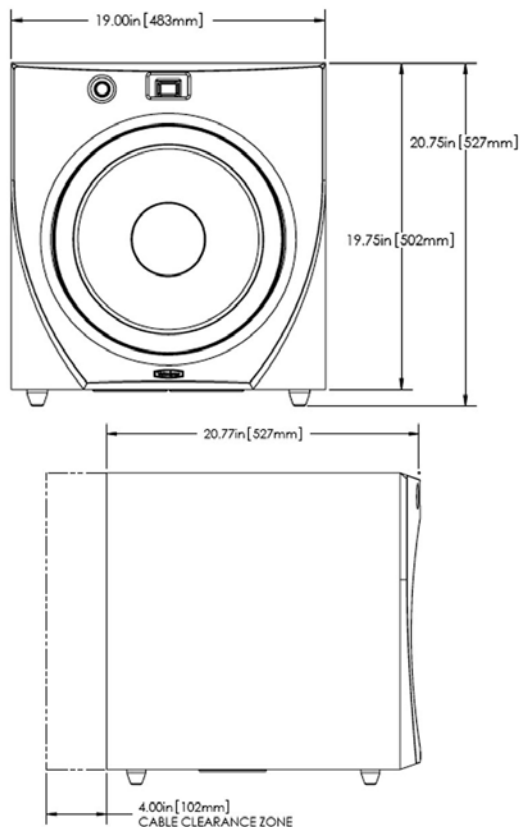

SPECIFICATIONS

MODEL	EQ-Max15
Woofers	15" (38 cm) forward firing (12.7" piston diameter)
Amplifier: Class D	1500 watts Dynamic/ 750 watts RMS Power
Cabinet Design	Extended Excursion Down-firing port
Frequency Response	Overall (+/-3 dB) 14 - 240 Hz 23 - 120 Hz
Voice Coil	2.5" 4-Layer copper
Cone	Reinforced fiber
Magnet Weight	10.14 lbs
High-Pass Crossover	80 Hz*, 6 dB/octave
Low-Pass Crossover	40 - 135 Hz adjustable (12 dB octave, 24 dB ultimate)
Inputs	Gold plated line-level nickel plated speaker level
Outputs	Gold plated line-level nickel plated speaker level
Digital Phase	0, 90, 180, 270 degrees
Auto On/Off	Yes
Removable Grille	Yes
LED Display	Yes
Accessories	Mic, mic stand, remote control
Cabinet (H,W,D) (includes feet and grille)	21.5" x 19" x 21" (54.6 x 48.3 x 53.3 cm)
Shipping Weight (approx.)	70 lbs. (32 Kg)