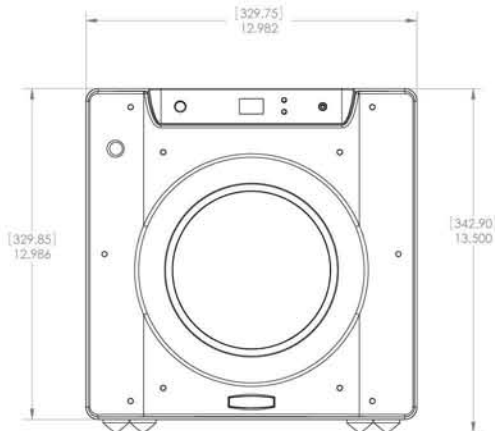

SPL-1000 ULTRA

SMALL, POWERFUL, ELEGANT SUBWOOFERS WITH AUTO-EQ

Features

- *Tiny cabinet dimensions*
- *An intuitive front panel interactive display*
- *One-button 7-band room bass correction*
- *DSP digital control*
- *Full feature remote control*
- *4 customized listening mode presets*
- *Patented Energy Recovery System "ERS" amplifiers (2400 watts Dynamic Power)*

SPECIFICATIONS

Model	SPL-1000 Ultra
Woofer	10" forward firing (8" piston diameter)
"ERS" Class "D" Amplifier	2400 watts Dynamic 1200 watts RMS Power
High Pass Crossover	80 Hz (6 dB/octave)
Low Pass Crossover (Adjustable)	40 Hz-120 Hz 12 dB octave initial, 24 dB octave ultimate
Frequency Response	Overall (+/-3 dB)
	13-240 Hz 23-120 Hz
Harmonic Distortion	<5% (typical)
Magnet Structure	346 oz. (21.6 lbs.)
Voice Coil	3" Dual Layer inside/outside wound
Inputs	Line and Speaker Level
Outputs	Line-level, 80 Hz up
Phase	0°, 90°, 180°, 270°
Video Shielded	Yes
Dimensions (H/W/D) (inc. feet, grille and knobs)	13.5" x 13" x 15.2" (34.3 x 33 x 38.6 cm)
Cabinet	Sealed enclosure
Finish	Hand-rubbed black gloss lacquer or cherry veneer
Accessories	Mic, mic stand, and remote control
Warranty (parts/labor) (North America)	Three years (electronics) Five years (drivers)
Shipping Weight (approx.)	43 lbs. (20 Kg)