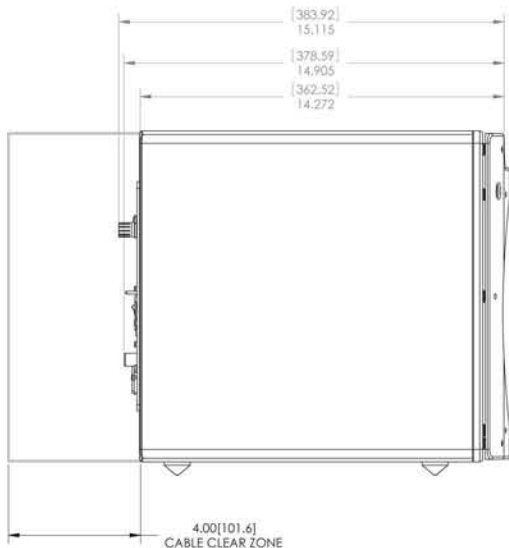

SPL-1000 ULTRA

SMALL, POWERFUL, ELEGANT SUBWOOFERS WITH AUTO-EQ

Features

- *Tiny cabinet dimensions*
- *An intuitive front panel interactive display*
- *One-button 7-band room bass correction*
- *DSP digital control*
- *Full feature remote control*
- *4 customized listening mode presets*
- *Patented Energy Recovery System "ERS" amplifiers (2400 watts Dynamic Power)*

SPECIFICATIONS

Model	SPL-1000 Ultra
Woofer	10" forward firing (8" piston diameter)
"ERS" Class "D" Amplifier	2400 watts Dynamic 1200 watts RMS Power
High Pass Crossover	80 Hz (6 dB/octave)
Low Pass Crossover (Adjustable)	40 Hz-120 Hz 12 dB octave initial, 24 dB octave ultimate
Frequency Response	Overall (+/-3 dB)
	13-240 Hz 23-120 Hz
Harmonic Distortion	<5% (typical)
Magnet Structure	346 oz. (21.6 lbs.)
Voice Coil	3" Dual Layer inside/outside wound
Inputs	Line and Speaker Level
Outputs	Line-level, 80 Hz up
Phase	0°, 90°, 180°, 270°
Video Shielded	Yes
Dimensions (H/W/D) (inc. feet, grille and knobs)	13.5" x 13" x 15.2" (34.3 x 33 x 38.6 cm)
Cabinet	Sealed enclosure
Finish	Hand-rubbed black gloss lacquer or cherry veneer
Accessories	Mic, mic stand, and remote control
Warranty (parts/labor) (North America)	Three years (electronics) Five years (drivers)
Shipping Weight (approx.)	43 lbs. (20 Kg)