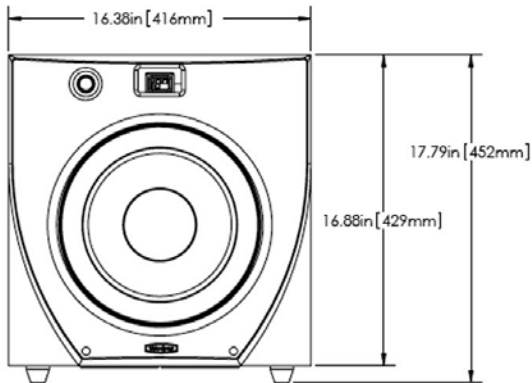

SPECIFICATIONS

MODEL	EQ-Max12
Woofers	12" (30.5 cm) forward firing (9.7" piston diameter)
Amplifier: Class D	450 watts Dynamic/ 225 watts RMS Power
Cabinet Design	Extended Excursion Down-firing port
Frequency Response	Overall (+/-3 dB) 14.6 - 240 Hz 25 - 120 Hz
Voice Coil	2-Layer copper
Cone	Reinforced fiber
Magnet Weight	7.40 lbs
High-Pass Crossover	80 Hz*, 6 dB/octave
Low-Pass Crossover	40 - 135 Hz adjustable (12 dB octave, 24 dB ultimate)
Inputs	Gold plated line-level nickel plated speaker level
Outputs	Gold plated line-level nickel plated speaker level
Digital Phase	0, 90, 180, 270 degrees
Auto On/Off	Yes
Removable Grille	Yes
LED Display	Yes
Accessories	Mic, mic stand, remote control
Cabinet (H,W,D) (includes feet and grille)	17.875" x 16.375" x 18" (45.4 x 41.6 x 45.7 cm)
Shipping Weight (approx.)	45 lbs. (21 Kg)