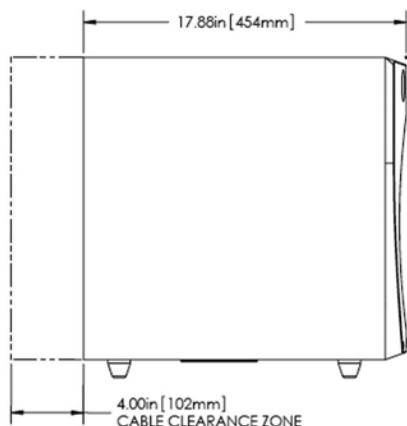

SPECIFICATIONS

MODEL	EQ-Max12
Woofers	12" (30.5 cm) forward firing (9.7" piston diameter)
Amplifier: Class D	450 watts Dynamic/ 225 watts RMS Power
Cabinet Design	Extended Excursion Down-firing port
Frequency Response	Overall (+/-3 dB) 14.6 - 240 Hz 25 - 120 Hz
Voice Coil	2-Layer copper
Cone	Reinforced fiber
Magnet Weight	7.40 lbs
High-Pass Crossover	80 Hz*, 6 dB/octave
Low-Pass Crossover	40 - 135 Hz adjustable (12 dB octave, 24 dB ultimate)
Inputs	Gold plated line-level nickel plated speaker level
Outputs	Gold plated line-level nickel plated speaker level
Digital Phase	0, 90, 180, 270 degrees
Auto On/Off	Yes
Removable Grille	Yes
LED Display	Yes
Accessories	Mic, mic stand, remote control
Cabinet (H,W,D) (includes feet and grille)	17.875" x 16.375" x 18" (45.4 x 41.6 x 45.7 cm)
Shipping Weight (approx.)	45 lbs. (21 Kg)