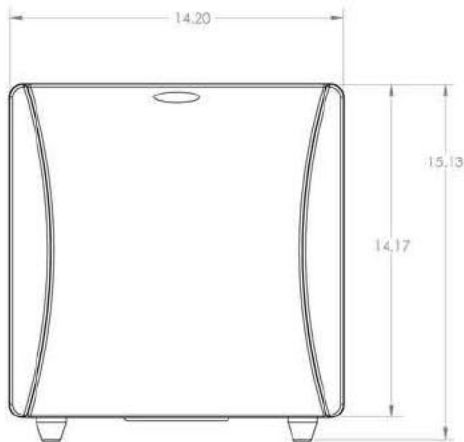

impact 12

HIGH PERFORMANCE, HIGH VALUE SUBWOOFERS

Features

- High quality, long throw drivers
- 2" copper-wound voice coils
- Down-firing ports (Impact-10 and -12) and down-firing bass radiator (Impact-Mini) for more output, less distortion
- Home décor friendly, small cabinets
- An adjustable, high quality crossover system matches your subwoofer with your main speakers
- Auto On/Off to conserve energy
- Phase adjustment for maximized bass blend with main speakers

SPECIFICATIONS

Model	Impact-12
Amplifier	165 watts RMS 275 watts Dynamic Power
Woofers	12" (30.5 cm) forward firing (9.7" piston diameter)
Magnet Structure	5.6 lbs. (2.5 Kg)
Frequency Response	29-140 Hz (+/- 3 dB)
Voice Coil	2" dual layer copper-wound
Cone	Coated Fiber
High Pass Crossover	Full range
Low Pass Crossover	50 Hz-200 Hz
Cabinet Design	Acoustically neutral, down-firing ported
Outputs	Stereo, left and right, speaker level
Inputs	RCA Line Level, LFE and Speaker Level inputs
Phase	0° or 180°
Auto On/Off	Yes
Removable Grille	Yes
LED Power Indicator	Yes
Shipping Weight (approx.)	38 lbs. (17.2 Kg)
Dimensions (H/W/D) (inc. feet, grille & knobs)	15.1" x 14.2" x 18.9" (38.4 x 36 x 48 cm)
Finish	Black Ash Wood-grain with Black Gloss trim