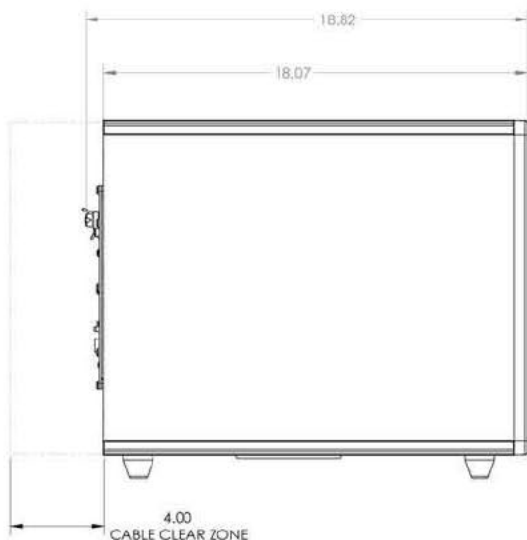

impact 12

HIGH PERFORMANCE, HIGH VALUE SUBWOOFERS

Features

- High quality, long throw drivers
- 2" copper-wound voice coils
- Down-firing ports (Impact-10 and -12) and down-firing bass radiator (Impact-Mini) for more output, less distortion
- Home décor friendly, small cabinets
- An adjustable, high quality crossover system matches your subwoofer with your main speakers
- Auto On/Off to conserve energy
- Phase adjustment for maximized bass blend with main speakers

SPECIFICATIONS

Model	Impact-12
Amplifier	165 watts RMS 275 watts Dynamic Power
Woofers	12" (30.5 cm) forward firing (9.7" piston diameter)
Magnet Structure	5.6 lbs. (2.5 Kg)
Frequency Response	29-140 Hz (+/- 3 dB)
Voice Coil	2" dual layer copper-wound
Cone	Coated Fiber
High Pass Crossover	Full range
Low Pass Crossover	50 Hz-200 Hz
Cabinet Design	Acoustically neutral, down-firing ported
Outputs	Stereo, left and right, speaker level
Inputs	RCA Line Level, LFE and Speaker Level inputs
Phase	0° or 180°
Auto On/Off	Yes
Removable Grille	Yes
LED Power Indicator	Yes
Shipping Weight (approx.)	38 lbs. (17.2 Kg)
Dimensions (H/W/D) (inc. feet, grille & knobs)	15.1" x 14.2" x 18.9" (38.4 x 36 x 48 cm)
Finish	Black Ash Wood-grain with Black Gloss trim