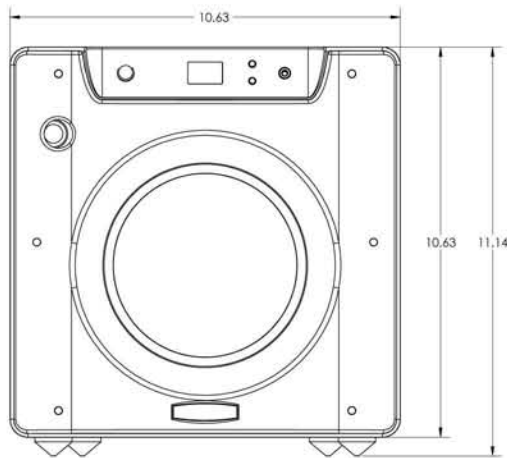

SPL-800 ULTRA

SMALL, POWERFUL, ELEGANT SUBWOOFERS WITH AUTO-EQ

Features

- *Tiny cabinet dimensions*
- *An intuitive front panel interactive display*
- *One-button 7-band room bass correction*
- *DSP digital control*
- *Full feature remote control*
- *4 customized listening mode presets*
- *Night-mode*
- *Dynamic Drive Control*
- *Patented Energy Recovery System "ERS" amplifiers (2400 watts Dynamic Power)*
- *Dual layer voice coil*

SPECIFICATIONS

Model	SPL-800 Ultra
Woofer	8" forward firing (6.5" piston diameter)
"ERS" Class "D" Amplifier	2400 watts Dynamic 1200 watts RMS Power
High Pass Crossover	80 Hz (6 dB/octave)
Low Pass Crossover (Adjustable)	40 Hz-120 Hz 12 dB octave initial, 24 dB octave ultimate
Frequency Response	Overall (+/-3 dB) 16-240 Hz 26-120 Hz
Harmonic Distortion	<5% (typical)
Magnet Structure	204 oz. (12.7 lbs)
Voice Coil	2.5" Dual Layer inside/outside wound
Inputs	Line and Speaker Level
Outputs	Line-level, 80 Hz upp
Phase	0°, 90°, 180°, 270°
Video Shielded	No
Dimensions (H/W/D) (inc. feet, grille and knobs)	11.2" x 10.7" x 13.8" (28.4 x 27.2 x 35 cm)
Cabinet	Sealed enclosure
Finish	Hand-rubbed black gloss lacquer or cherry veneer
Accessories	Mic, mic stand, and remote control
Warranty (parts/labor) (North America)	Three years (electronics) Five years (drivers)
Shipping Weight (approx.)	33 lbs. (15 Kg)