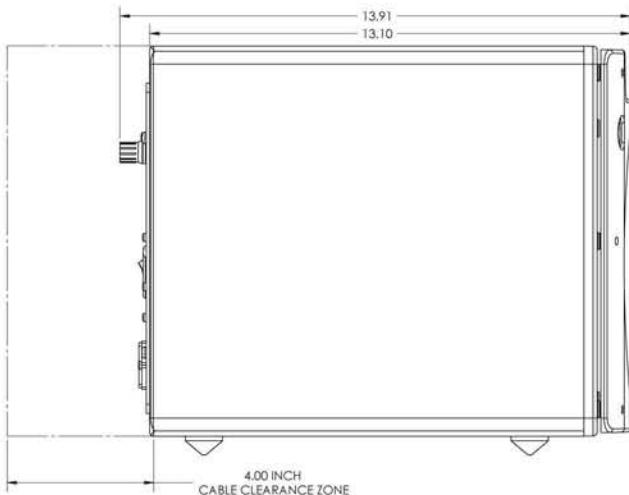

SPL-800 ULTRA

SMALL, POWERFUL, ELEGANT SUBWOOFERS WITH AUTO-EQ

Features

- *Tiny cabinet dimensions*
- *An intuitive front panel interactive display*
- *One-button 7-band room bass correction*
- *DSP digital control*
- *Full feature remote control*
- *4 customized listening mode presets*
- *Night-mode*
- *Dynamic Drive Control*
- *Patented Energy Recovery System "ERS" amplifiers (2400 watts Dynamic Power)*
- *Dual layer voice coil*

SPECIFICATIONS

Model	SPL-800 Ultra
Woofer	8" forward firing (6.5" piston diameter)
"ERS" Class "D" Amplifier	2400 watts Dynamic 1200 watts RMS Power
High Pass Crossover	80 Hz (6 dB/octave)
Low Pass Crossover (Adjustable)	40 Hz-120 Hz 12 dB octave initial, 24 dB octave ultimate
Frequency Response	Overall (+/-3 dB) 16-240 Hz 26-120 Hz
Harmonic Distortion	<5% (typical)
Magnet Structure	204 oz. (12.7 lbs)
Voice Coil	2.5" Dual Layer inside/outside wound
Inputs	Line and Speaker Level
Outputs	Line-level, 80 Hz upp
Phase	0°, 90°, 180°, 270°
Video Shielded	No
Dimensions (H/W/D) (inc. feet, grille and knobs)	11.2" x 10.7" x 13.8" (28.4 x 27.2 x 35 cm)
Cabinet	Sealed enclosure
Finish	Hand-rubbed black gloss lacquer or cherry veneer
Accessories	Mic, mic stand, and remote control
Warranty (parts/labor) (North America)	Three years (electronics) Five years (drivers)
Shipping Weight (approx.)	33 lbs. (15 Kg)